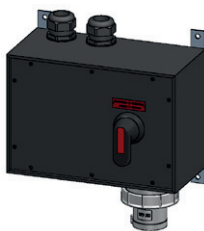

### Emergency power mains switches 1H in hard rubber housing with mounting brackets V2A

Item no. 248827

Item no. 248828

Item no. 248829

Item no. 248830

| Item no. | Emergency power mains switch 16A, 1H                        |
|----------|---|
| 248827   | Emergency power mains switch 16A type 3800, CEE 16/5, 2xM32 |
| 048743   | Coupling plastic CEE IP44/IP54 >50V/16A/3P+N+E/1H           |
| 048663   | Plug plastic CEE IP44/IP54 >50V/16A/3P+N+E/1H               |

| Item no. | Emergency power mains switch 32A, 1H                        |
|----------|---|
| 248828   | Emergency power mains switch 32A type 3800, CEE 32/5, 2xM32 |
| 157880   | Coupling plastic CEE IP44/IP54 >50V/32A/3P+N+E/1H           |
| 100680   | Plug plastic CEE IP44/IP54 >50V/32A/3P+N+E/1H               |