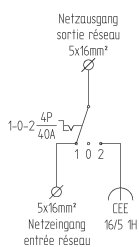

Item no. 248828