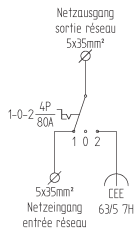

## Emergency power mains switches 7H in hard rubber housing with mounting brackets V2A

Item no. 230566

Item no. 230241

Item no. 230812

Item no. 248444

| Item no. | Emergency power mains switch 16A, 7H                       |
|----------|--|
| 230566   | Emergency power mains switch 16A type 3800, CEE16/5, 2xM32 |
| ✓ 040327 | Coupling plastic CEE IP44/IP54 500V/16A/3P+N+E/7H          |
| ✓ 021054 | Plug plastic CEE IP44/IP54 500V/16A/3P+N+E/7H              |