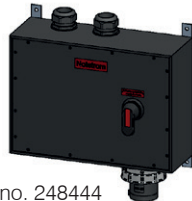

## Emergency power mains switches 7H in hard rubber housing with mounting brackets V2A

Item no. 230566

Item no. 230241

Item no. 230812

Item no. 248444

| Item no. | Emergency power mains switch 16A, 7H                       |
|----------|--|
| 230566   | Emergency power mains switch 16A type 3800, CEE16/5, 2xM32 |
| ✓ 040327 | Coupling plastic CEE IP44/IP54 500V/16A/3P+N+E/7H          |
| ✓ 021054 | Plug plastic CEE IP44/IP54 500V/16A/3P+N+E/7H              |

| Item no. | Emergency power mains switch 32A, 7H                      |
|----------|---|
| ✓ 230241 | Emergency power mains switch 32A type 3800, CEE32/5/2xM32 |
| ✓ 040541 | Coupling plastic CEE IP44/IP54 500V/32A/3P+N+E/7H         |
| ✓ 040539 | Plug plastic CEE IP44/IP54 500V/32A/3P+N+E/7H             |