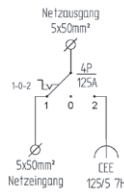

## Emergency power mains switches 7H in hard rubber housing with mounting brackets V2A

Item no. 230566

Item no. 230241

Item no. 230812

Item no. 248444

| Item no. | Emergency power mains switch 16A, 7H                       |
|----------|--|
| 230566   | Emergency power mains switch 16A type 3800, CEE16/5, 2xM32 |
| ✓ 040327 | Coupling plastic CEE IP44/IP54 500V/16A/3P+N+E/7H          |
| ✓ 021054 | Plug plastic CEE IP44/IP54 500V/16A/3P+N+E/7H              |