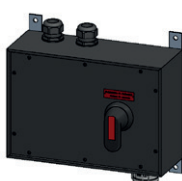

### Emergency power mains switches 1H in hard rubber housing with mounting brackets V2A

Item no. 248827

Item no. 248828

Item no. 248829

Item no. 248830

| Item no. | Emergency power mains switch 16A, 1H                        |
|----------|---|
| 248827   | Emergency power mains switch 16A type 3800, CEE 16/5, 2xM32 |
| 048743   | Coupling plastic CEE IP44/IP54 >50V/16A/3P+N+E/1H           |
| 048663   | Plug plastic CEE IP44/IP54 >50V/16A/3P+N+E/1H               |

| Item no. | Emergency power mains switch 32A, 1H                        |
|----------|---|
| 248828   | Emergency power mains switch 32A type 3800, CEE 32/5, 2xM32 |
| 157880   | Coupling plastic CEE IP44/IP54 >50V/32A/3P+N+E/1H           |
| 100680   | Plug plastic CEE IP44/IP54 >50V/32A/3P+N+E/1H               |