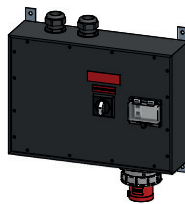

Example item no. 239817