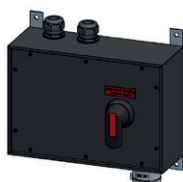

### Emergency power mains switches 1H in hard rubber housing with mounting brackets V2A

Item no. 248827

Item no. 248828

Item no. 248829

Item no. 248830

| Item no. | Emergency power mains switch 16A, 1H                        |
|----------|---|
| 248827   | Emergency power mains switch 16A type 3800, CEE 16/5, 2xM32 |
| 048743   | Coupling plastic CEE IP44/IP54 >50V/16A/3P+N+E/1H           |
| 048663   | Plug plastic CEE IP44/IP54 >50V/16A/3P+N+E/1H               |

| Item no. | Emergency power mains switch 32A, 1H                        |
|----------|---|
| 248828   | Emergency power mains switch 32A type 3800, CEE 32/5, 2xM32 |
| 157880   | Coupling plastic CEE IP44/IP54 >50V/32A/3P+N+E/1H           |
| 100680   | Plug plastic CEE IP44/IP54 >50V/32A/3P+N+E/1H               |