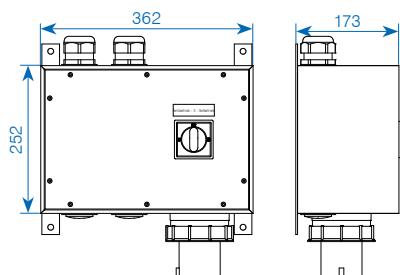

Emergency power mains switches 7H in hard rubber housing with mounting brackets V2A

Item no.	Emergency power mains switch 16A, 7H
230566	Emergency power mains switch 16A type 3800, CEE16/5, 2xM32
✓ 040327	Coupling plastic CEE IP44/IP54 500V/16A/3P+N+E/7H
✓ 021054	Plug plastic CEE IP44/IP54 500V/16A/3P+N+E/7H

Item no.	Emergency power mains switch 32A, 7H
✓ 230241	Emergency power mains switch 32A type 3800, CEE32/5/2xM32
✓ 040541	Coupling plastic CEE IP44/IP54 500V/32A/3P+N+E/7H
✓ 040539	Plug plastic CEE IP44/IP54 500V/32A/3P+N+E/7H

Item no.	Emergency power mains switch 63A, 7H
✓ 230812	Emergency power mains switch 63A type 3900, CEE63/5, 2xM40
✓ 032779	Coupling plastic CEE IP67 500V/63A/3P+N+E/7H
✓ 050752	Plug plastic CEE IP67 500V/63A/3P+N+E/7H

Item no.	Emergency power mains switch 125A, 7H
248444	Emergency power mains switch 125A type 7900, CEE125/5, 2xM63
✓ 017491	Coupling plastic CEE IP67 500V/125A/3P+N+E/7H
✓ 059085	Plug plastic CEE IP67 500V/125A/3P+N+E/7H

All emergency power mains switches (hard rubber) are optionally available with signalling light(s), pushbutton and/or RCD.

Dimensions hard rubber housing Type 3800

Type 3900

Type 7900