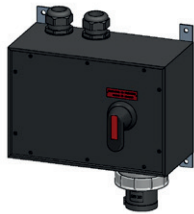

## Emergency power mains switches 7H in hard rubber housing with mounting brackets V2A

Item no. 230566

Item no. 230241

Item no. 230812

Item no. 248444

| Item no. | Emergency power mains switch 16A, 7H                       |
|----------|--|
| 230566   | Emergency power mains switch 16A type 3800, CEE16/5, 2xM32 |
| ✓ 040327 | Coupling plastic CEE IP44/IP54 500V/16A/3P+N+E/7H          |
| ✓ 021054 | Plug plastic CEE IP44/IP54 500V/16A/3P+N+E/7H              |