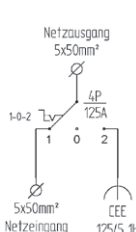

### Emergency power mains switches 1H in hard rubber housing with mounting brackets V2A

Item no. 248827

Item no. 248828

Item no. 248829

Item no. 248830

| Item no. | Emergency power mains switch 16A, 1H                        |
|----------|---|
| 248827   | Emergency power mains switch 16A type 3800, CEE 16/5, 2xM32 |
| 048743   | Coupling plastic CEE IP44/IP54 >50V/16A/3P+N+E/1H           |
| 048663   | Plug plastic CEE IP44/IP54 >50V/16A/3P+N+E/1H               |