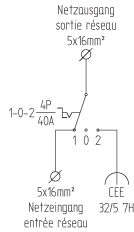

## Emergency power mains switches 7H in hard rubber housing with mounting brackets V2A

Item no. 230566

Item no. 230241

Item no. 230812

Item no. 248444

| Item no. | Emergency power mains switch 16A, 7H                       |
|----------|--|
| 230566   | Emergency power mains switch 16A type 3800, CEE16/5, 2xM32 |
| ✓ 040327 | Coupling plastic CEE IP44/IP54 500V/16A/3P+N+E/7H          |
| ✓ 021054 | Plug plastic CEE IP44/IP54 500V/16A/3P+N+E/7H              |