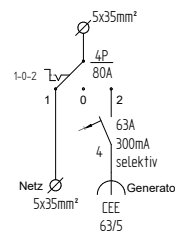

Emergency power mains switches 7H in hard rubber housing with mounting brackets V2A

Item no.	Emergency power mains switch 16A, 7H
230566	Emergency power mains switch 16A type 3800, CEE16/5, 2xM32
✓ 040327	Coupling plastic CEE IP44/IP54 500V/16A/3P+N+E/7H
✓ 021054	Plug plastic CEE IP44/IP54 500V/16A/3P+N+E/7H

Item no.	Emergency power mains switch 32A, 7H
✓ 230241	Emergency power mains switch 32A type 3800, CEE32/5/2xM32
✓ 040541	Coupling plastic CEE IP44/IP54 500V/32A/3P+N+E/7H
✓ 040539	Plug plastic CEE IP44/IP54 500V/32A/3P+N+E/7H

Item no.	Emergency power mains switch 63A, 7H
✓ 230812	Emergency power mains switch 63A type 3900, CEE63/5, 2xM40
✓ 032779	Coupling plastic CEE IP67 500V/63A/3P+N+E/7H
✓ 050752	Plug plastic CEE IP67 500V/63A/3P+N+E/7H

Item no.	Emergency power mains switch 125A, 7H
248444	Emergency power mains switch 125A type 7900, CEE125/5, 2xM63
✓ 017491	Coupling plastic CEE IP67 500V/125A/3P+N+E/7H
✓ 059085	Plug plastic CEE IP67 500V/125A/3P+N+E/7H

All emergency power mains switches (hard rubber) are optionally available with signalling light(s), pushbutton and/or RCD.

Dimensions hard rubber housing Type 3800

Type 3900

Type 7900