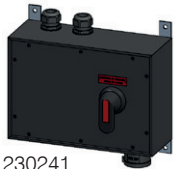

Item no. 230241