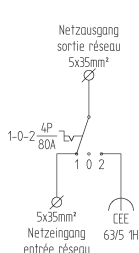

### Emergency power mains switches 1H in hard rubber housing with mounting brackets V2A

Item no. 248827

Item no. 248828

Item no. 248829

Item no. 248830

| Item no. | Emergency power mains switch 16A, 1H                        |
|----------|---|
| 248827   | Emergency power mains switch 16A type 3800, CEE 16/5, 2xM32 |
| 048743   | Coupling plastic CEE IP44/IP54 >50V/16A/3P+N+E/1H           |
| 048663   | Plug plastic CEE IP44/IP54 >50V/16A/3P+N+E/1H               |