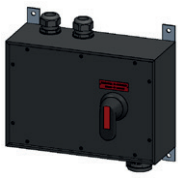

Emergency power mains switches 7H in hard rubber housing with mounting brackets V2A

Item no. 230566