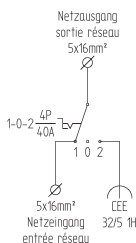

### Emergency power mains switches 1H in hard rubber housing with mounting brackets V2A

Item no. 248827

Item no. 248828

Item no. 248829

Item no. 248830

| Item no. | Emergency power mains switch 16A, 1H                        |
|----------|---|
| 248827   | Emergency power mains switch 16A type 3800, CEE 16/5, 2xM32 |
| 048743   | Coupling plastic CEE IP44/IP54 >50V/16A/3P+N+E/1H           |
| 048663   | Plug plastic CEE IP44/IP54 >50V/16A/3P+N+E/1H               |