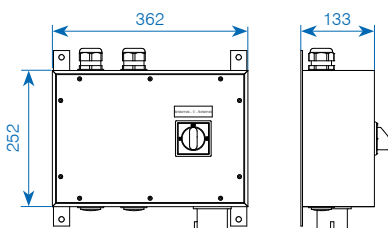

### Dimensions hard rubber housing Type 3800