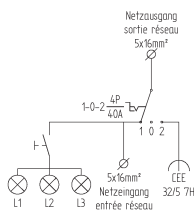

Example item no. 239817