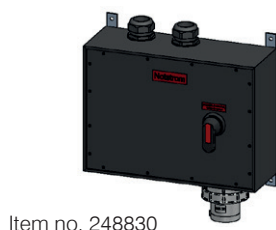

### Emergency power mains switches 1H in hard rubber housing with mounting brackets V2A

Item no. 248827

Item no. 248828

Item no. 248829

Item no. 248830

| Item no. | Emergency power mains switch 16A, 1H                        |
|----------|---|
| 248827   | Emergency power mains switch 16A type 3800, CEE 16/5, 2xM32 |
| 048743   | Coupling plastic CEE IP44/IP54 >50V/16A/3P+N+E/1H           |
| 048663   | Plug plastic CEE IP44/IP54 >50V/16A/3P+N+E/1H               |

| Item no. | Emergency power mains switch 32A, 1H                        |
|----------|---|
| 248828   | Emergency power mains switch 32A type 3800, CEE 32/5, 2xM32 |
| 157880   | Coupling plastic CEE IP44/IP54 >50V/32A/3P+N+E/1H           |
| 100680   | Plug plastic CEE IP44/IP54 >50V/32A/3P+N+E/1H               |

| Item no. | Emergency power mains switch 63A, 1H                       |
|----------|--|
| ✓ 248829 | Emergency power mains switch 63A type 3900, CEE63/5, 2xM40 |
| ✓ 162617 | Coupling plastic CEE IP67 >50V/63A/3P+N+E/1H               |
| ✓ 028491 | Plug plastic CEE IP67 >50V/63A/3P+N+E/1H                   |