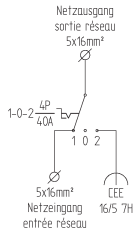

Item no. 230241